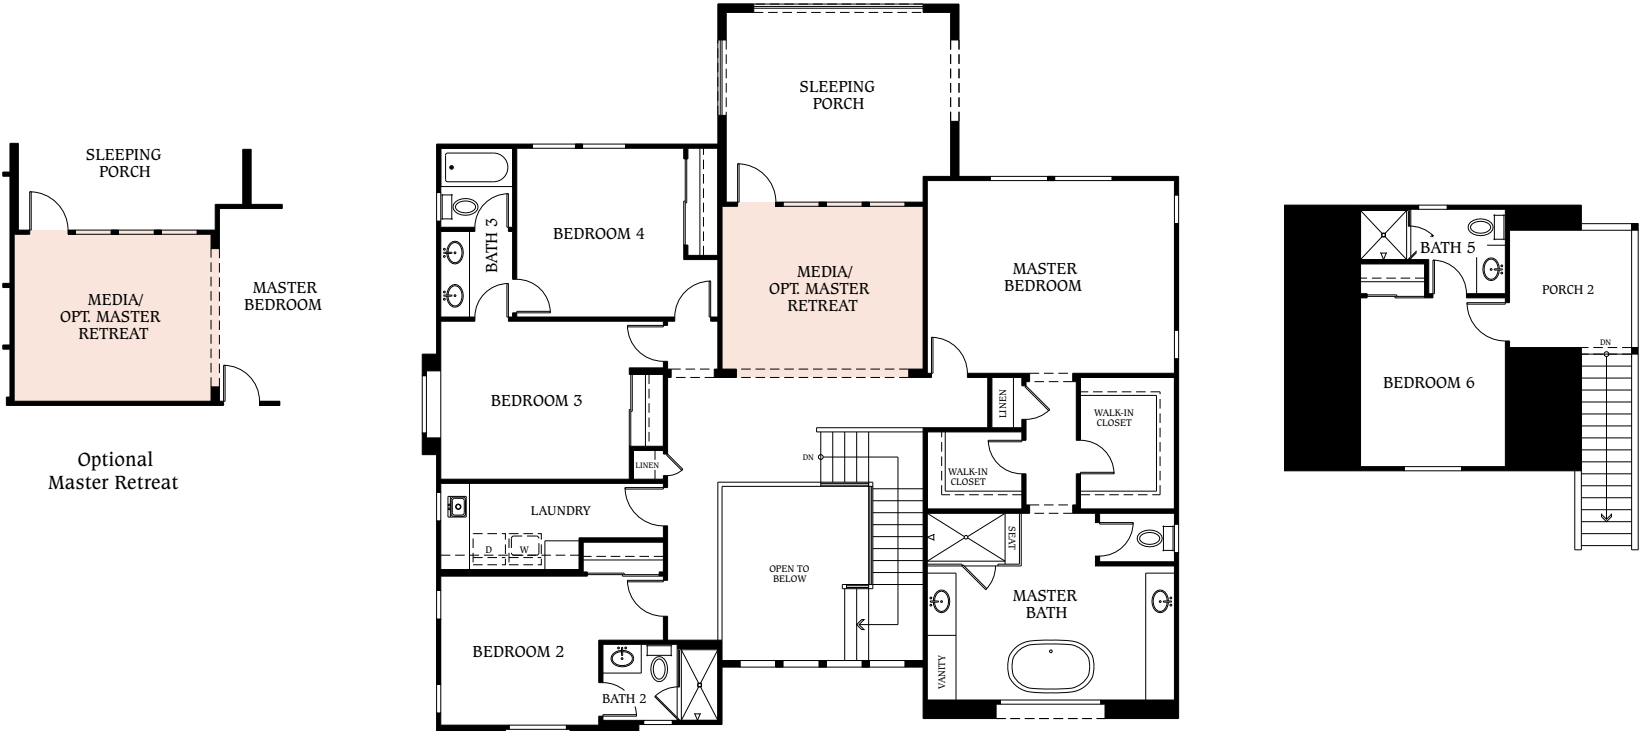

Encinitas Enclave

FLOORPLAN 2

FLOORPLAN 2

PRELIMINARY

6 Bedrooms, 5.5 Bathrooms
Approx. 3,291–3,719 Sq. Ft.
3–4 Bay Garage

1ST FLOOR

FLOORPLAN 2

6 Bedrooms, 5.5 Bathrooms
Approx. 3,291–3,719 Sq. Ft.
3–4 Bay Garage

Optional Master Retreat

2ND FLOOR